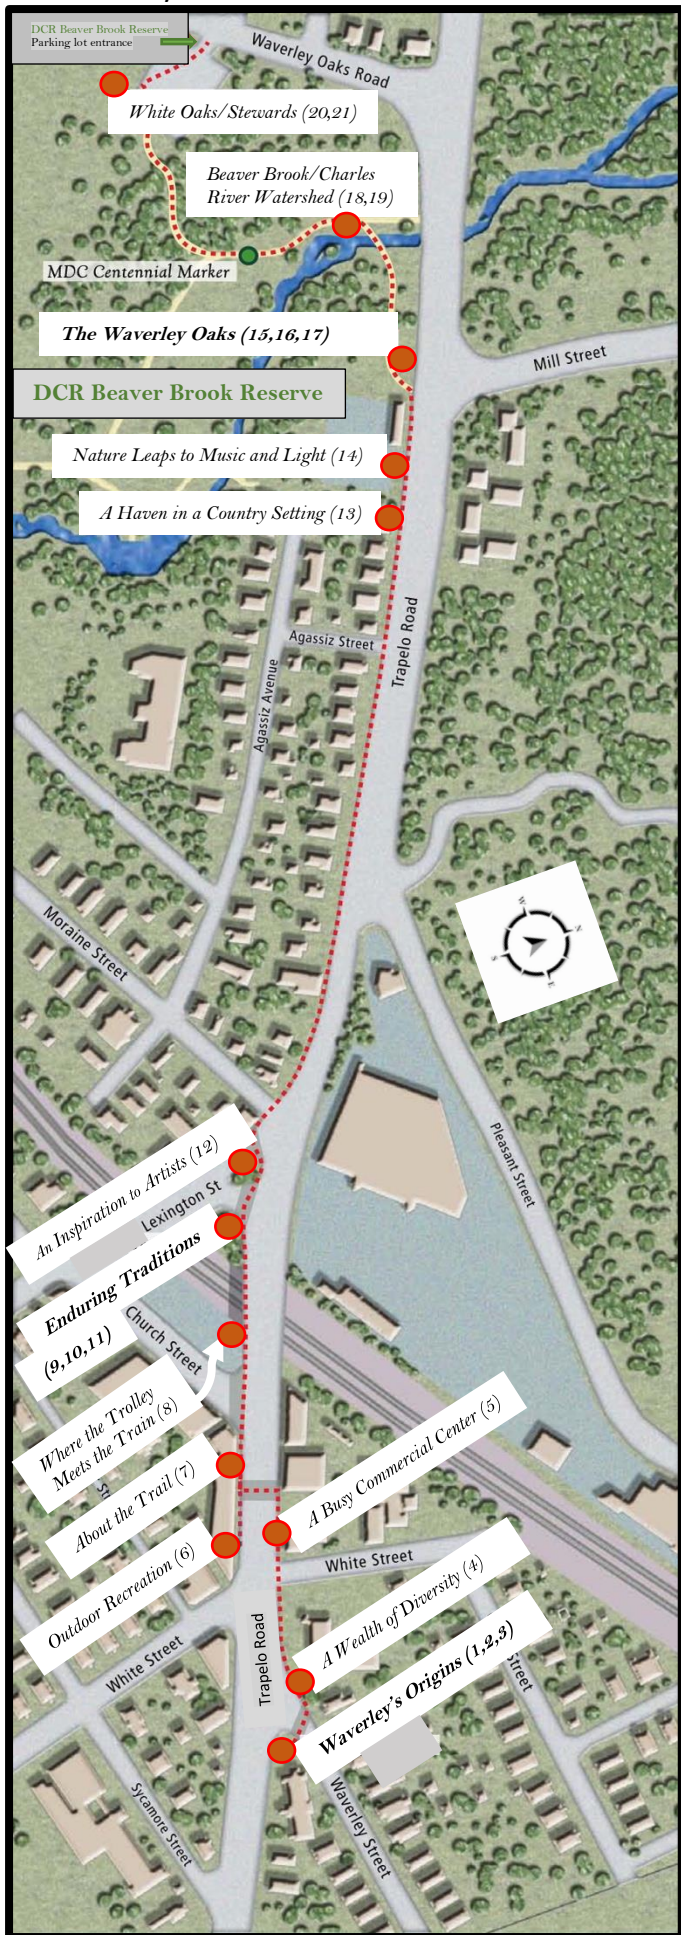

The Waverley Trail

Legend

- In regular italics* Signposts with 1 or 2 panels
- In bold italics*** Kiosks with 3 panels
- (1,2,3) Panel numbers
- DCR Massachusetts Department of Conservation and Recreation